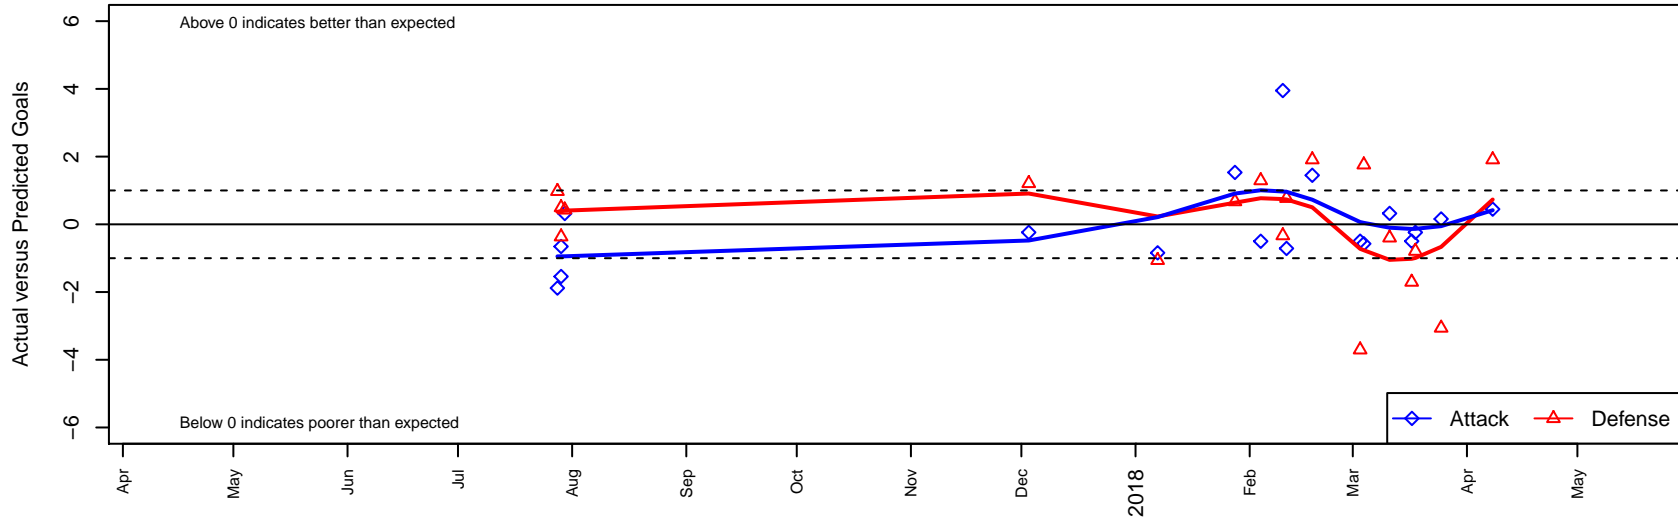

# Crossfire Yakima G01

Crossfire Yakima  
 Yakima, WA  
 G01 total strength=1327  
 attack=8.24 defense=4.69  
 fall league = RCL G01 Div 3  
 notes= Alexander 2016

alt names used:  
 Sun City Strikers Red G01  
 Sun City Strikers 01 RED A 2012 RCL  
 Sun City Strikers01 Red A – G11  
 Sun City Strikers 01 RED A 2012 RCL  
 3RSC Yakima  
 Sun City Strikers 01 RED A 2012 RCL  
 3RSC Yakima  
 Crossfire Yakima Alexander

Venues played:  
 2017 Crossfire Select U17 Gold  
 2017 RCL G01 Div 3

**Crossfire Yakima G01**  
 Dots are actual minus expected GF (blue circles) and GA (red triangles).  
 Blue line is smoothed change in attack strength. Red is smoothed change in defense strength.

**attack and defense variance (black dot)  
relative to other teams  
and top 10 in region**

**attack and defense rating  
relative to others at age  
and all opponents in last 13 months**

**Performance relative to 13 month average**