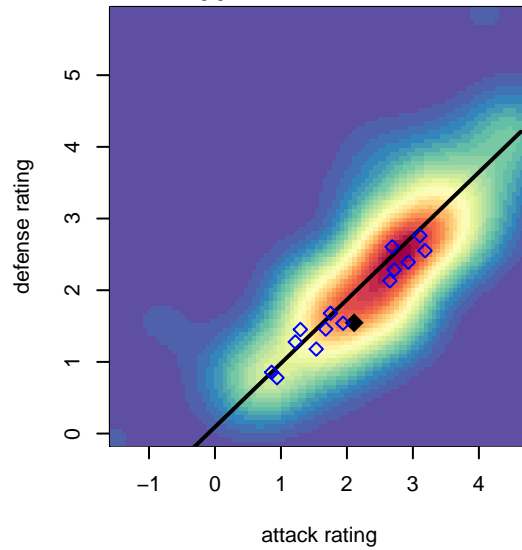

# Crossfire Yakima G01

Crossfire Yakima  
 Yakima, WA  
 G01 total strength=1327  
 attack=8.24 defense=4.69  
 fall league = RCL G01 Div 3  
 notes= Alexander 2016

alt names used:  
 Sun City Strikers Red G01  
 Sun City Strikers 01 RED A 2012 RCL  
 Sun City Strikers01 Red A – G11  
 Sun City Strikers 01 RED A 2012 RCL  
 3RSC Yakima  
 Sun City Strikers 01 RED A 2012 RCL  
 3RSC Yakima  
 Crossfire Yakima Alexander

Venues played:  
 2017 Crossfire Select U17 Gold  
 2017 RCL G01 Div 3

**Crossfire Yakima G01**  
 Dots are actual minus expected GF (blue circles) and GA (red triangles).  
 Blue line is smoothed change in attack strength. Red is smoothed change in defense strength.

**attack and defense variance (black dot)  
relative to other teams  
and top 10 in region**

**attack and defense rating  
relative to others at age  
and all opponents in last 13 months**

**Performance relative to 13 month average**