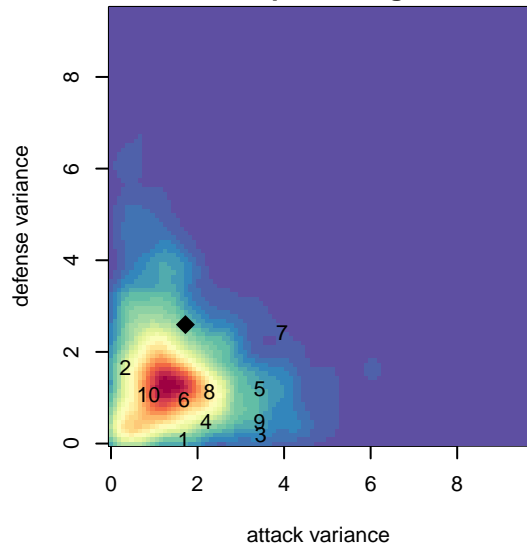

# Crossfire Yakima G01

Crossfire Yakima  
 Yakima, WA  
 G01 total strength=1327  
 attack=8.24 defense=4.69  
 fall league = RCL G01 Div 3  
 notes= Alexander 2016

alt names used:  
 Sun City Strikers Red G01  
 Sun City Strikers 01 RED A 2012 RCL  
 Sun City Strikers01 Red A – G11  
 Sun City Strikers 01 RED A 2012 RCL  
 3RSC Yakima  
 Sun City Strikers 01 RED A 2012 RCL  
 3RSC Yakima  
 Crossfire Yakima Alexander

Venues played:  
 2017 Crossfire Select U17 Gold  
 2017 RCL G01 Div 3

**Crossfire Yakima G01**  
 Dots are actual minus expected GF (blue circles) and GA (red triangles).  
 Blue line is smoothed change in attack strength. Red is smoothed change in defense strength.

**attack and defense variance (black dot)  
relative to other teams  
and top 10 in region**

**attack and defense rating  
relative to others at age  
and all opponents in last 13 months**

**Performance relative to 13 month average**