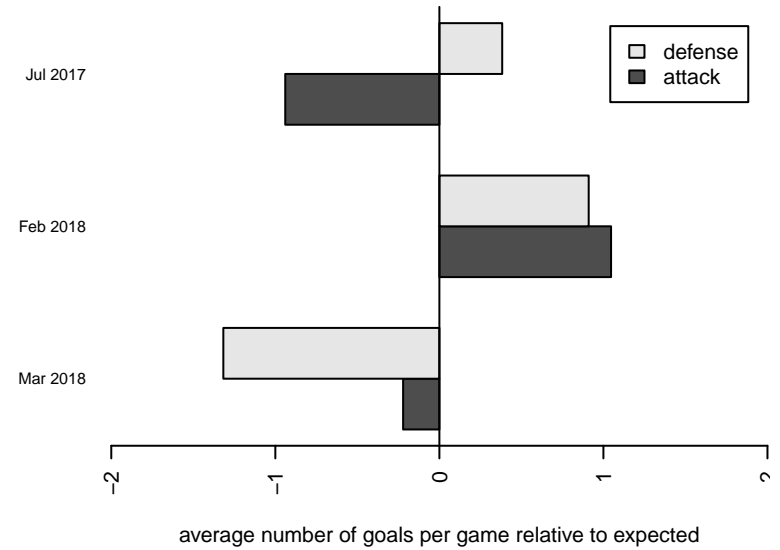

Performance relative to 13 month average