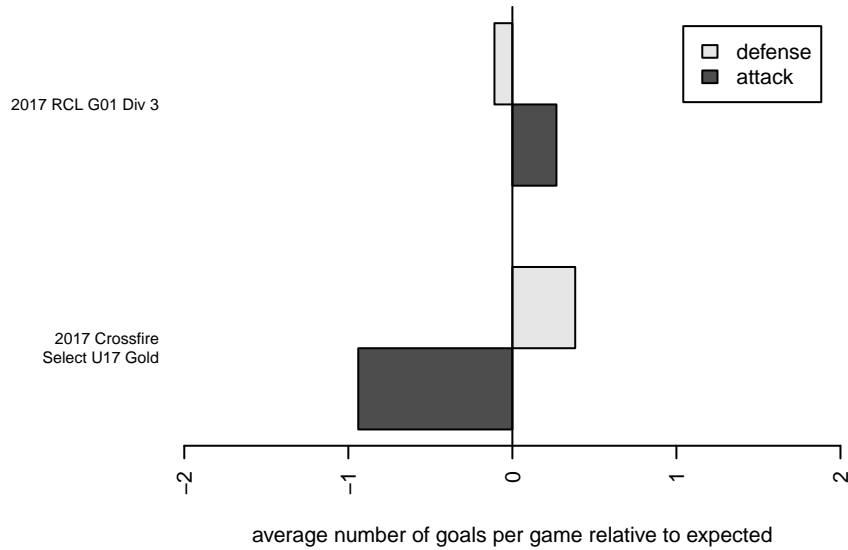

# Crossfire Yakima G01

Crossfire Yakima  
 Yakima, WA  
 G01 total strength=1327  
 attack=8.24 defense=4.69  
 fall league = RCL G01 Div 3  
 notes= Alexander 2016

alt names used:  
 Sun City Strikers Red G01  
 Sun City Strikers 01 RED A 2012 RCL  
 Sun City Strikers01 Red A – G11  
 Sun City Strikers 01 RED A 2012 RCL  
 3RSC Yakima  
 Sun City Strikers 01 RED A 2012 RCL  
 3RSC Yakima  
 Crossfire Yakima Alexander

Venues played:  
 2017 Crossfire Select U17 Gold  
 2017 RCL G01 Div 3

**Crossfire Yakima G01**  
 Dots are actual minus expected GF (blue circles) and GA (red triangles).  
 Blue line is smoothed change in attack strength. Red is smoothed change in defense strength.

**attack and defense variance (black dot)  
relative to other teams  
and top 10 in region**

**attack and defense rating  
relative to others at age  
and all opponents in last 13 months**

**Performance relative to 13 month average**