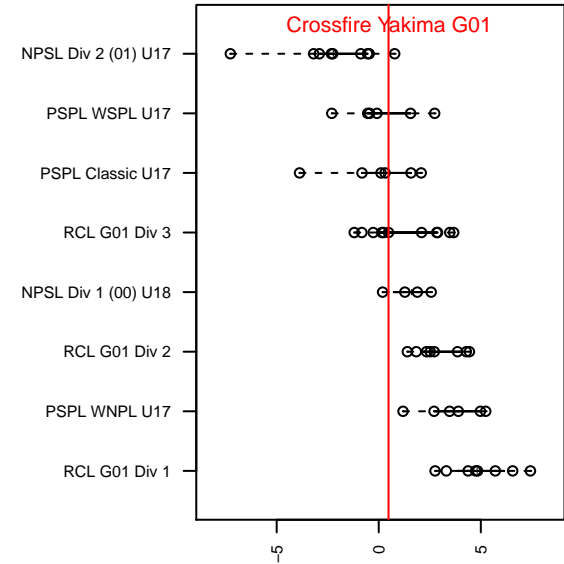

# Crossfire Yakima G01

Crossfire Yakima  
 Yakima, WA  
 G01 total strength=1327  
 attack=8.24 defense=4.69  
 fall league = RCL G01 Div 3  
 notes= Alexander 2016

alt names used:  
 Sun City Strikers Red G01  
 Sun City Strikers 01 RED A 2012 RCL  
 Sun City Strikers01 Red A – G11  
 Sun City Strikers 01 RED A 2012 RCL  
 3RSC Yakima  
 Sun City Strikers 01 RED A 2012 RCL  
 3RSC Yakima  
 Crossfire Yakima Alexander

Venues played:  
 2017 Crossfire Select U17 Gold  
 2017 RCL G01 Div 3

**Crossfire Yakima G01**  
 Dots are actual minus expected GF (blue circles) and GA (red triangles).  
 Blue line is smoothed change in attack strength. Red is smoothed change in defense strength.

**attack and defense variance (black dot)  
relative to other teams  
and top 10 in region**

**attack and defense rating  
relative to others at age  
and all opponents in last 13 months**

**Performance relative to 13 month average**